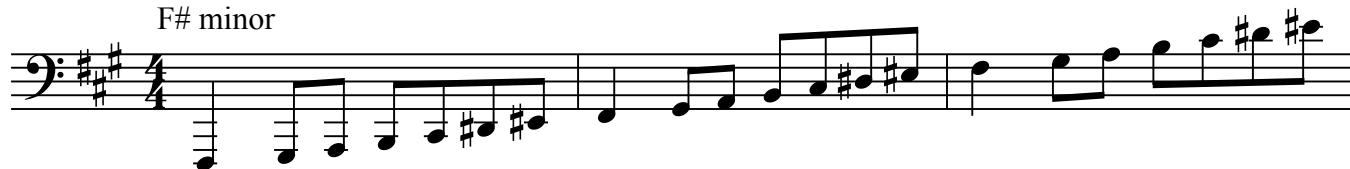

Euphonium - Multi-Octave Natural Minor Scales

Difficult Key Signatures

www.TubaPeter.com

F# minor

4

8 Ab minor

11

15 G# minor (sounds like Ab minor)