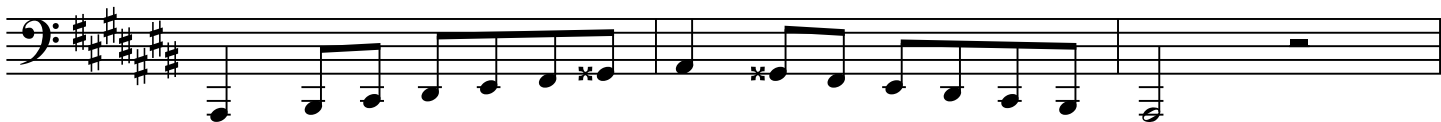

Tuba - One Octave Harmonic Minor Scales

Difficult Keys

www.TubaPeter.com

F# minor

4 G# minor (sounds like Ab minor)

7 Ab minor

10 A# minor (sounds like Bb minor)

13 B minor