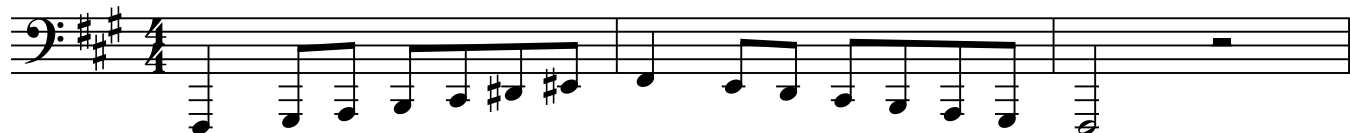

Tuba - One Octave Melodic Minor Scales

Difficult Keys

www.TubaPeter.com

F# minor